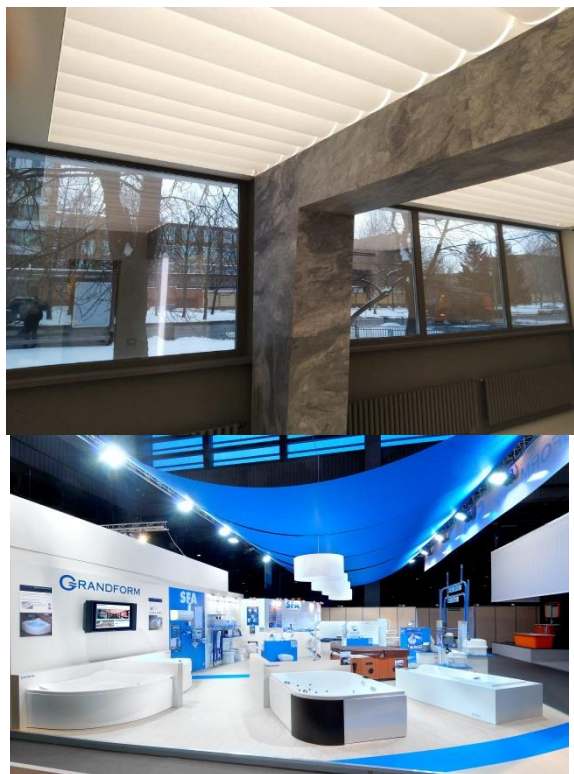

Drop
Gondola

Ламели из негорючего материала Drop Paper60-8 гр 80 в форме
Гондолы с заданным шагом, в разных цветах

DROP.
GONDOLA
longueur